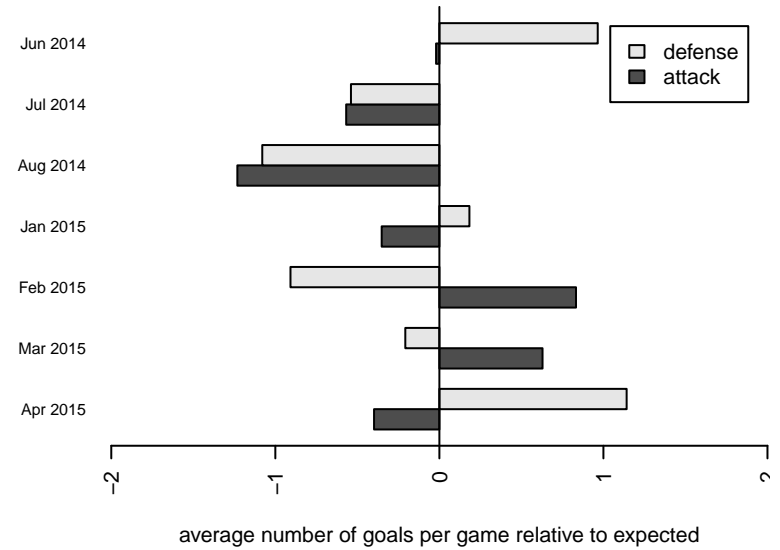

Performance relative to 13 month average