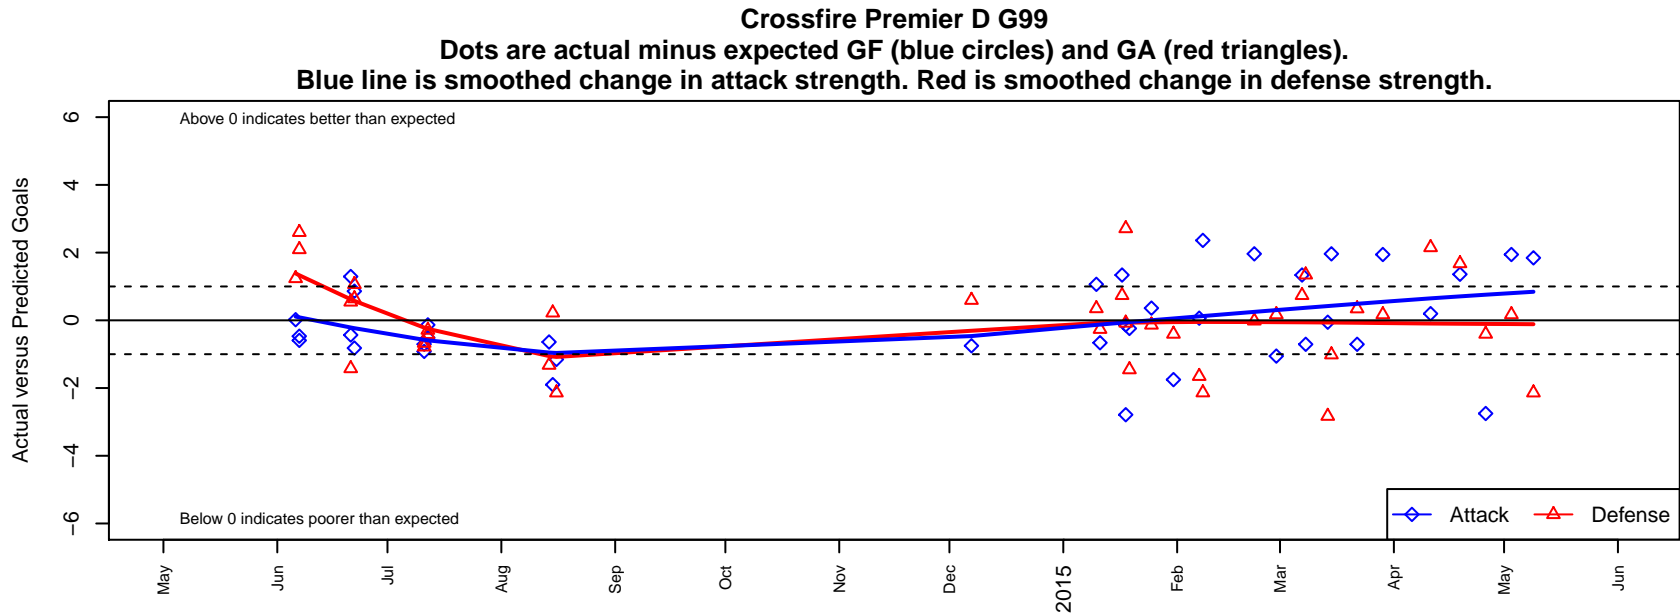

2014 WYS Presidents Cup G99 Division 2

**attack and defense variance (black dot)
relative to other teams
and top 10 in region**

**attack and defense rating
relative to others at age
and all opponents in last 13 months**