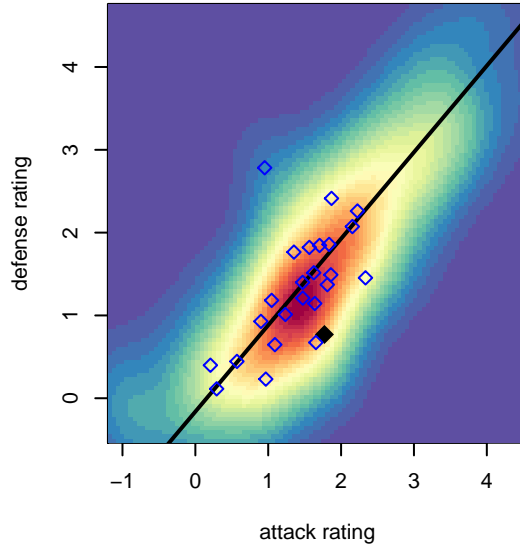

Crossfire Premier D G99

Crossfire Premier

Redmond, WA

G99 total strength=1167

attack=5.88 defense=2.16

fall league = RCL G99 Div 4

notes= <2014 D; >2014 C; Dolan 2013, Rairdon

alt names used:

2014 WYS Presidents Cup G99 Division 2

**attack and defense variance (black dot)
relative to other teams
and top 10 in region**

**attack and defense rating
relative to others at age
and all opponents in last 13 months**