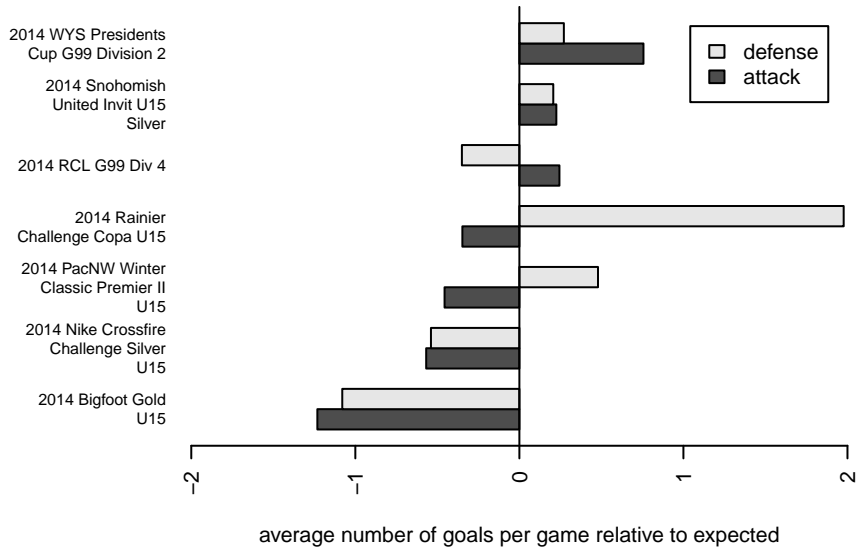

Performance relative to 13 month average