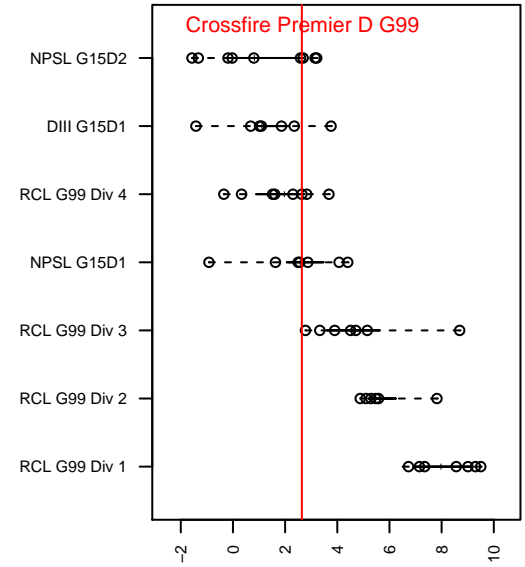

Crossfire Premier D G99

Crossfire Premier

Redmond, WA

G99 total strength=1167

attack=5.88 defense=2.16

fall league = RCL G99 Div 4

notes= <2014 D; >2014 C; Dolan 2013, Rairdon

alt names used:

Venues played:

2014 Rainier Challenge Copa U15

2014 Snohomish United Invit U15 Silver

2014 Nike Crossfire Challenge Silver U15

2014 Bigfoot Gold U15

2014 RCL G99 Div 4

2014 PacNW Winter Classic Premier II U15

2014 WYS Presidents Cup G99 Division 2

**attack and defense variance (black dot)
relative to other teams
and top 10 in region**

**attack and defense rating
relative to others at age
and all opponents in last 13 months**